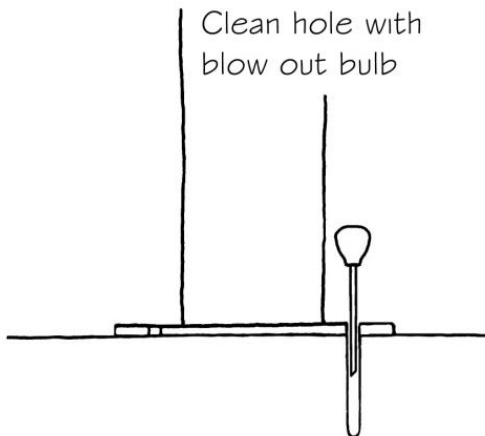

BOLLARDS

- EASY TO INSTALL WELDED STEEL TUBE PROTECTORS.
- SECURITY YELLOW FINISH ENSURES PROPER VISIBILITY.

Copyright © September 2009,
Cogan Wire and Metal Products Ltd.

All rights reserved

For the most current release of this manual,
please visit our website at www.cogan.com

V.028.02.09

Cogan[®] **FASTER.
LEANER.
BETTER.**[™]

ANCHORING

Model # : B24
 B36
 B42
 B642

Hammer drill a hole
 same nominal diameter
 and at least as deep
 as the length of anchors

Clean hole with
 blow out bulb

Drive the hilti bolt in the hole
 so that at least **6 threads** are
 below the top surface of fixture.
 Then tighten to the recommended
 torque value to achieve proper
 anchor setting