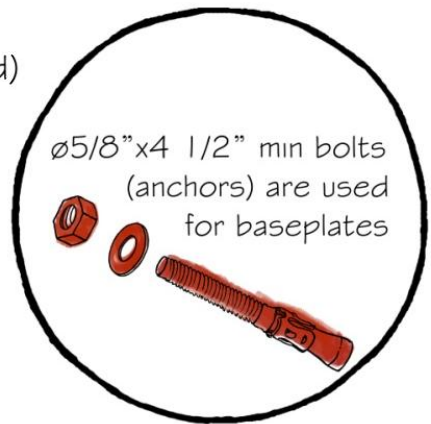

BOLLARDS

- EASY TO INSTALL WELDED STEEL TUBE PROTECTORS.
- SECURITY YELLOW FINISH ENSURES PROPER VISIBILITY.

Copyright © September 2009,
Cogan Wire and Metal Products Ltd.

All rights reserved

For the most current release of this manual,
please visit our website at www.cogan.com

V.028.02.09

Cogan[®] **FASTER.
LEANER.
BETTER.**[™]

ANCHORING

Model # : B24
 B36
 B42
 B642

Hammer drill a hole
 same nominal diameter
 and at least as deep
 as the length of anchors

Clean hole with
 blow out bulb

Drive the hilti bolt in the hole
 so that at least **6 threads** are
 below the top surface of fixture.
 Then tighten to the recommended
 torque value to achieve proper
 anchor setting