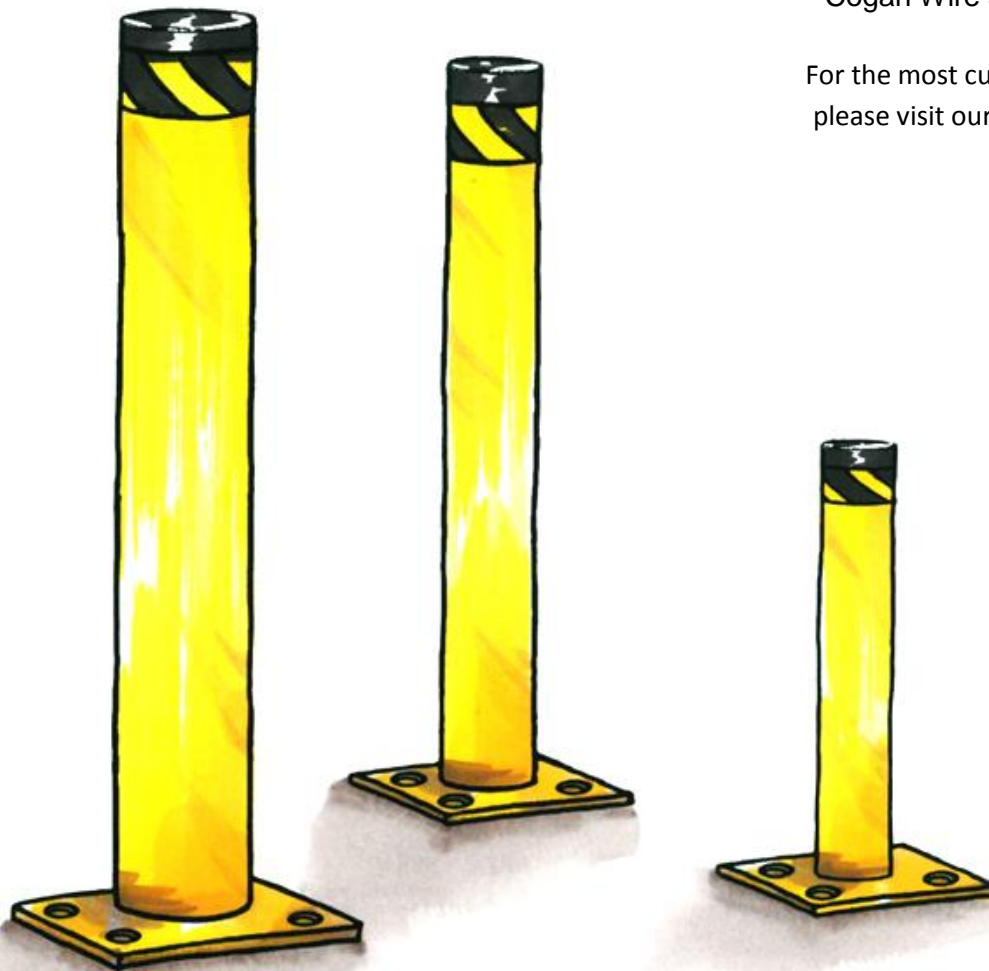

BOLLARDS

- EASY TO INSTALL WELDED STEEL TUBE PROTECTORS.
- SECURITY YELLOW FINISH ENSURES PROPER VISIBILITY.

Copyright © September 2009,
Cogan Wire and Metal Products Ltd.

All rights reserved

For the most current release of this manual,
please visit our website at www.cogan.com

V.028.02.09

Cogan[®] **FASTER.
LEANER.
BETTER.**[™]

ANCHORING

Model # : B24
 B36
 B42
 B642

Hammer drill a hole
 same nominal diameter
 and at least as deep
 as the length of anchors

Clean hole with
 blow out bulb