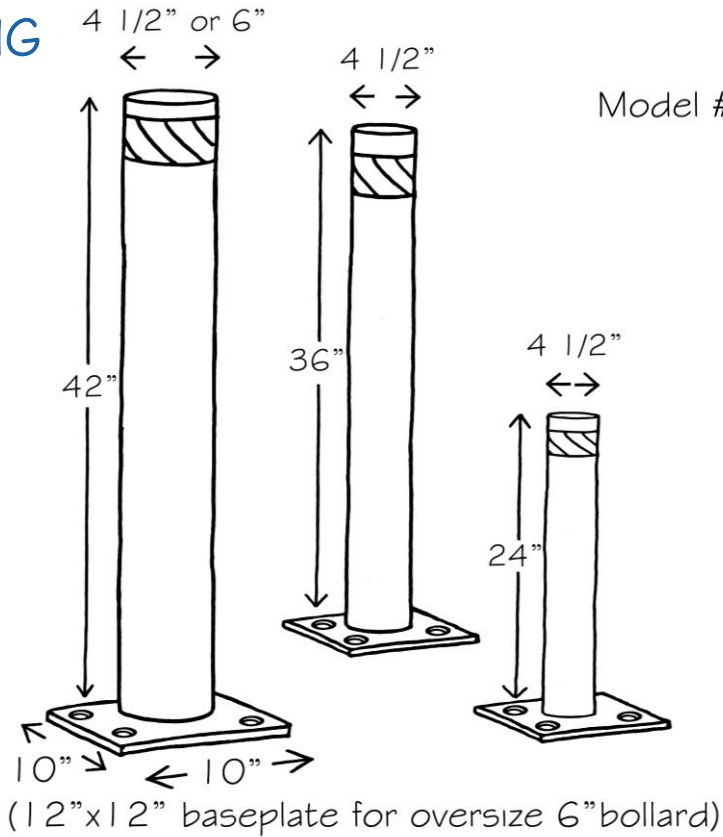

BOLLARDS

- EASY TO INSTALL WELDED STEEL TUBE PROTECTORS.
- SECURITY YELLOW FINISH ENSURES PROPER VISIBILITY.

Copyright © September 2009,
Cogan Wire and Metal Products Ltd.

All rights reserved

For the most current release of this manual,
please visit our website at www.cogan.com

V.028.02.09

Cogan[®] **FASTER.
LEANER.
BETTER.**[™]

ANCHORING

Model # : B24
 B36
 B42
 B642

Hammer drill a hole
 same nominal diameter
 and at least as deep
 as the length of anchors

Clean hole with
 blow out bulb

Drive the hilti bolt in the hole
 so that at least **6 threads** are
 below the top surface of fixture.
 Then tighten to the recommended
 torque value to achieve proper
 anchor setting