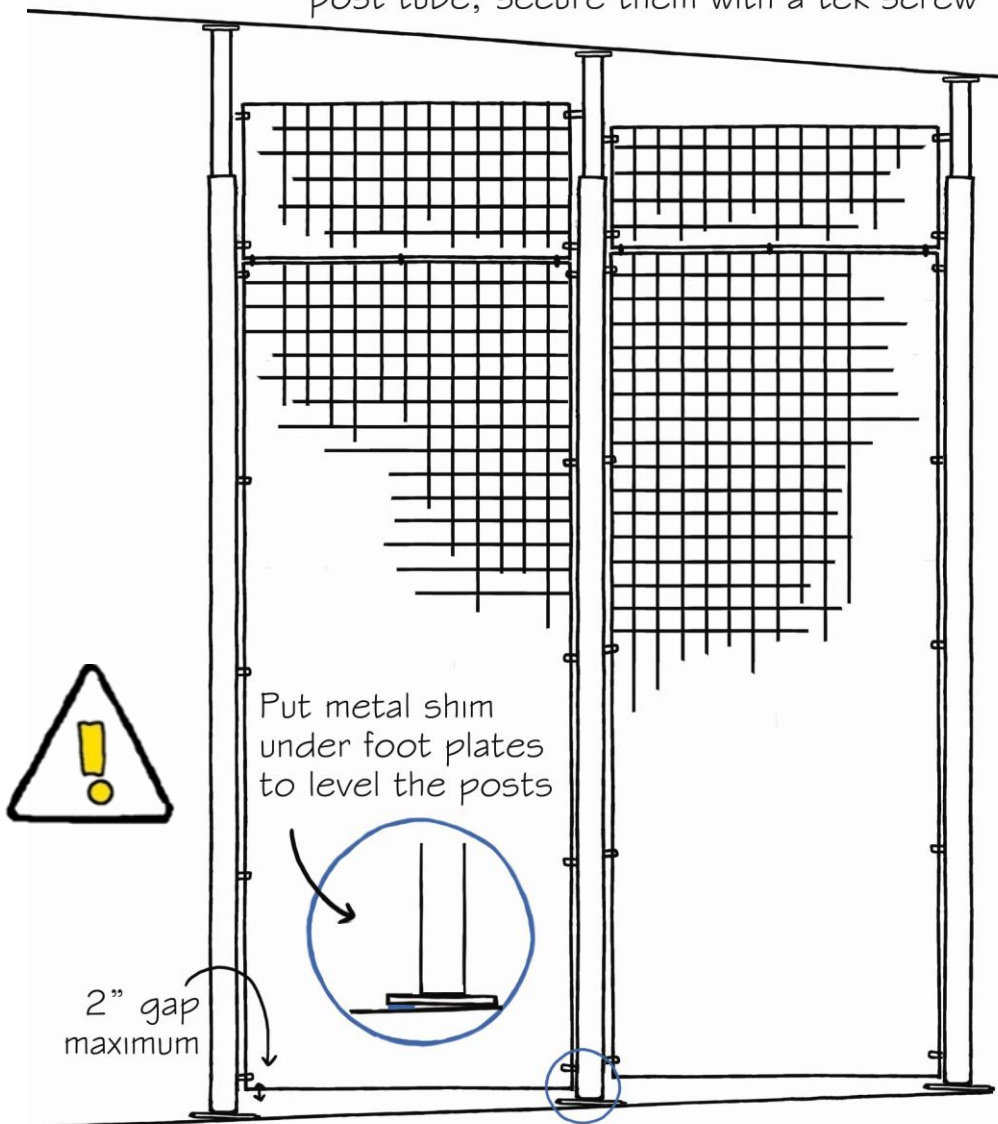

ECONO-FENCE PARTITIONS SYSTEM

GENERAL INSTALLATION

SPECIALTY DRAWINGS

NOTES

SLOPED FLOOR AND CEILING DETAIL

- OUR ECONO-FENCE PARTITIONS IS DESIGNED TO FIT UNLEVELED FLOORS AND CEILINGS

Ceiling sleeves are used when posts are manufactured and designer to be attached to ceiling. Once the sleeves are inserted in post tube, secure them with a tek screw

Patent Pending

V09.02.09

For the most current release of this manual, please visit our website at www.cogan.com

Cogan® **FASTER. LEANER. BETTER.**™